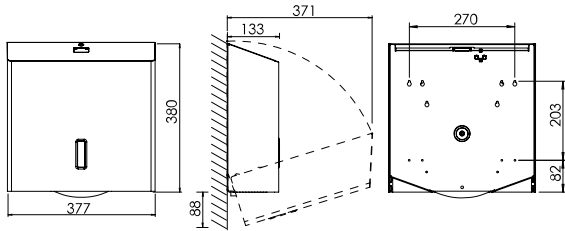

JRU 1

Maße in mm - Dimensions in mm

References

airports, train stations, schools, kindergardens, hotels, restaurants, commercial kitchen, food processing areas, prisons, exhibitions, conference centres, shopping centres, fitness and sports centres, industry, laboratories, administration facilities

Usage examples

toilets

Technical data

Housing:	Stainless steel, matte black powder coated (RAL 9005)
Filling volume (Toilet paper):	Jumbo roll (max. roll diameter 330 mm)
with/without viewing window:	Clear
Lock:	SanTRAL vandalism-proof lock, plastic
Mounting:	Wall mounting with 4 screws and wall plugs
Cleaning:	manual wipe disinfection, not dishwashersafe, not autoclavable
Warranty:	5 years
Net weight:	3.76 kg
Dimensions (W x H x D) in mm:	377x380x131
Hinweis:	Before using new products, please always check the compatibility of the product and the dispensing system to ensure proper functionality.